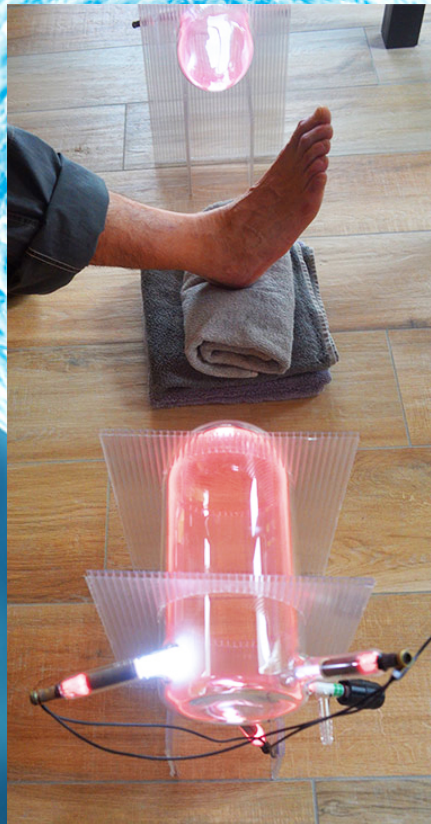

Plasma Therapy

PLASMA THERAPY